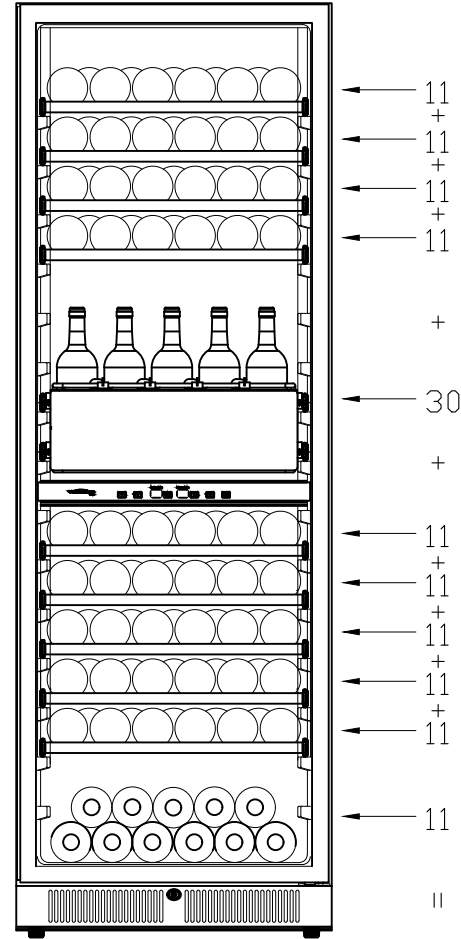

MODEL: VZ140SDUG (BASKET CONFIGURATION)

Total 140 bottles

iron bracket

half wood shelf

full Wood shelf