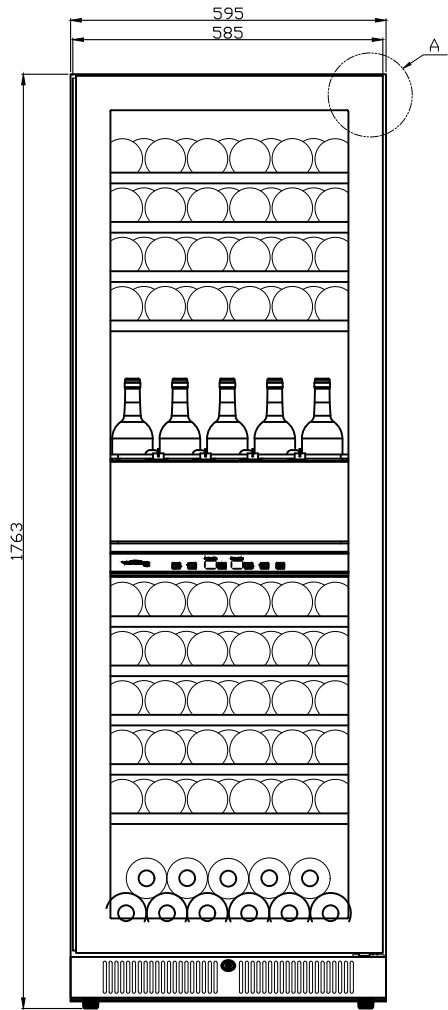

MODEL: VZ140SDUG (BASKET CONFIGURATION)

Total 140 bottles

iron bracket

half wood shelf

full Wood shelf