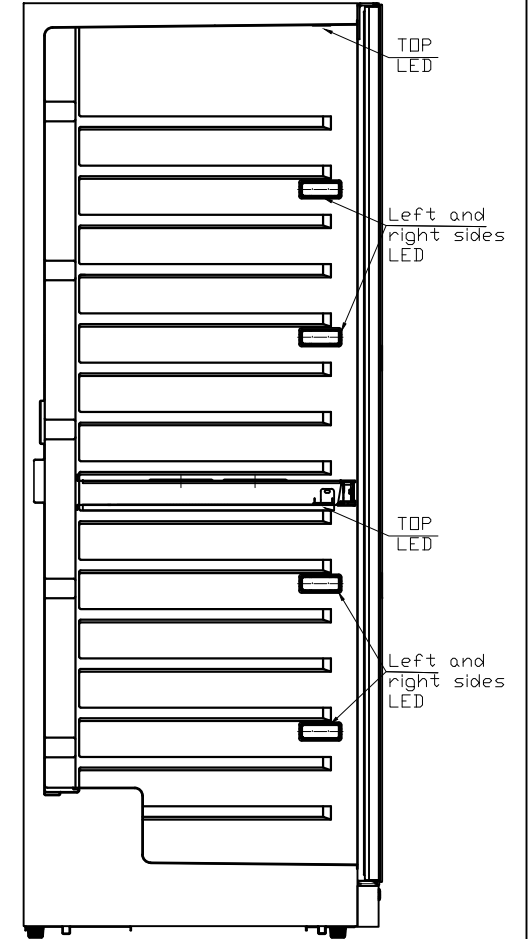

MODEL: VZ140SDUG (BASKET CONFIGURATION)

Total 140 bottles

iron bracket

half wood shelf

full Wood shelf