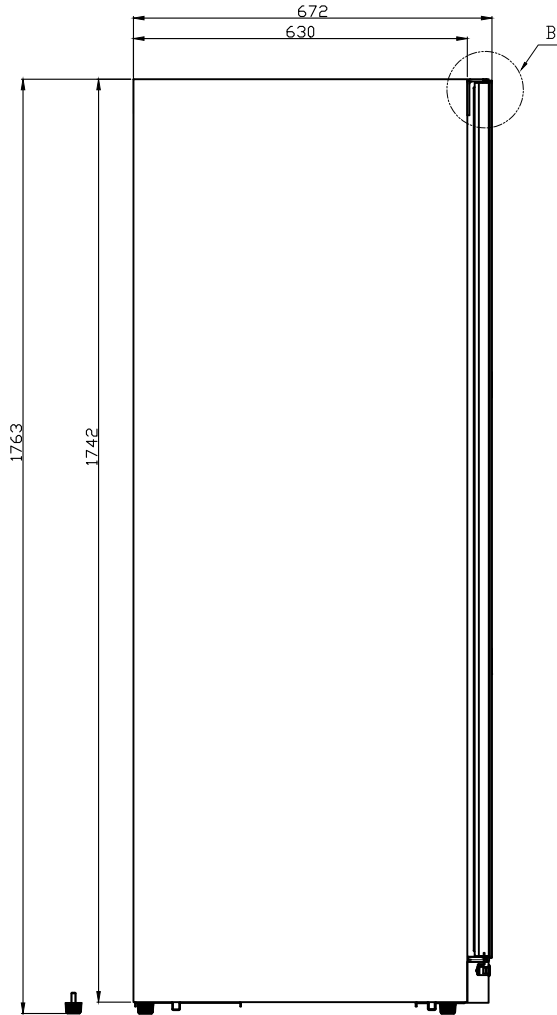

MODEL: VZ140SDUG (BASKET CONFIGURATION)

Total 140 bottles

iron bracket

half wood shelf

full Wood shelf