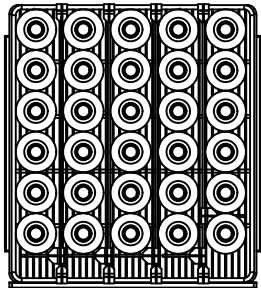

MODEL: VZ140SDUG (BASKET CONFIGURATION)

Total 140 bottles

iron bracket

half wood shelf

full Wood shelf